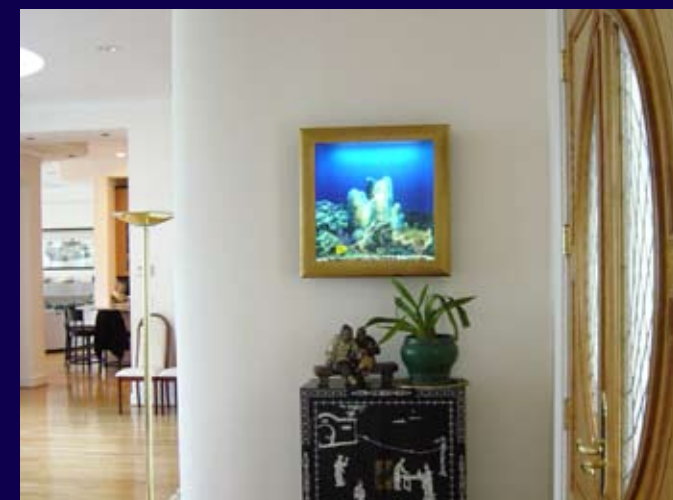

AQUAVISTA 100

A DESIGNER TABLETOP AQUARIUM FOR THE FUN AND STYLISH INDIVIDUALS

We Add Life To Art™

AQUAVISTA 100 GALLERY

ABOUT AQUAVISTA 100

OVERVIEW

Aquavista 100 is a patented, space-saving tabletop aquarium that looks like a flat screen LCD monitor. The self-contained, low voltage unit is preassembled with LED lighting, filter/air pump, and includes vivid background and designer frame.

THE PERFECT DECORATION

Aquavista 100's slim profile makes it the perfect decoration for any home and office without occupying valuable space. It is easy to set up and maintain, and its sleek design adds serenity and style to any room.

MEASUREMENT

- Width: 17 in; 43.0 cm
- Height: 10.83 in; 27.5 cm
- Height with stand: 12.8 in; 32.5 cm
- Thickness: 4 in; 10.5 cm

OTHER PRODUCTS

The **Aquavista 500** is a patented, self-contained wall mounted aquarium that transforms any wall into a dynamic conversation piece. The unit hangs like framed art and is preassembled with filter, air pump, heater, lighting, and LCD control panel. Highly customizable with a wide selection of frames and backgrounds, the low maintenance AquaVista 500 allows you to enjoy the beauty and tranquility of owning tropical fish without the hassle.